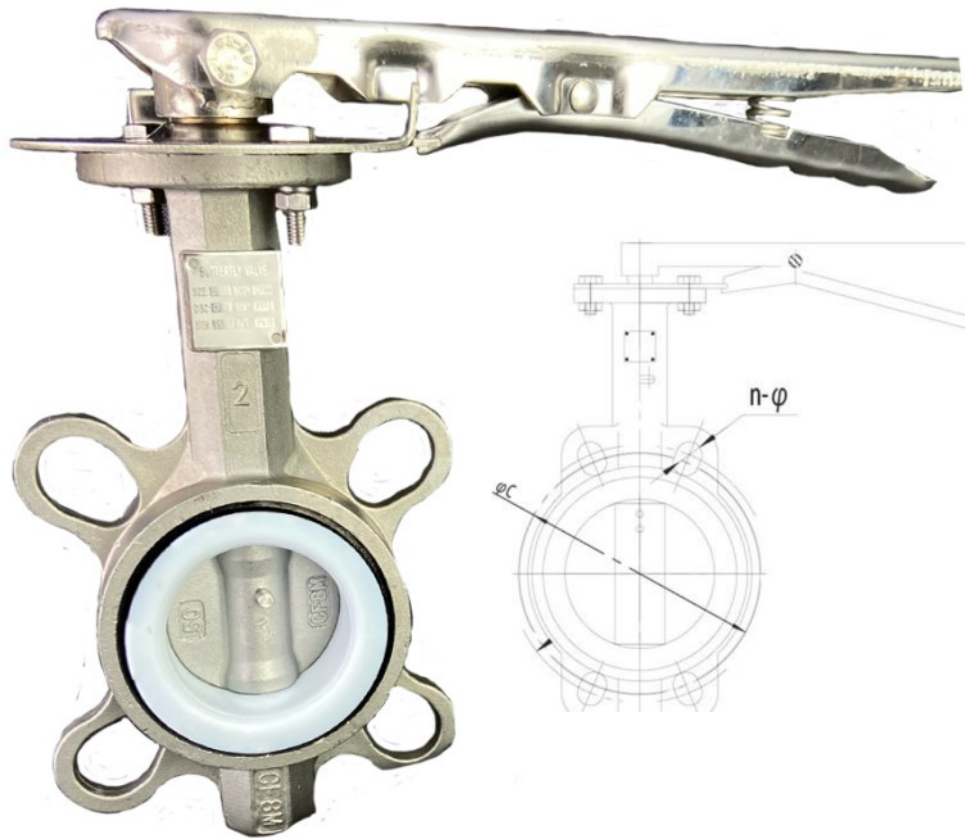

Valves and Fittings Supplies

1 1/2" - 6"

Stainless Steel Wafer Butterfly Valves with ISO Mount

## SPWBFV

- I Stainless Steel 316
- I Table E
- I ISO Mount

A DIRECTION

NO.	PARTS NAME	MATERIAL
1	BODY	CF8M
2	DISC	CF8M
3	SEAT	PTFE
4	STEM	SS316
5	BUSHING	P. T. F. E.
6	O-RING	EPDM
7	PIN	SS316

SIZE	H1	H2	H3	L	φA	φE	φB	φF	φC	n-φ
2"	70	130	30	45	12.7	65	50	7	114	4-φ18
2.5"	74	136	30	48	12.7	65	50	7	127	4-φ18
3"	94	145	30	49	12.7	65	50	7	146	4-φ18
4"	104	162	30	55	15.8	90	70	9	178	8-φ18
5"	118	188	30	58	19.05	90	70	9	210	8-φ22
6"	210	210	30	59	19.05	90	70	9	235	8-φ22
8"	237	237	36	64	22.2	125	102	11	292	8-φ22