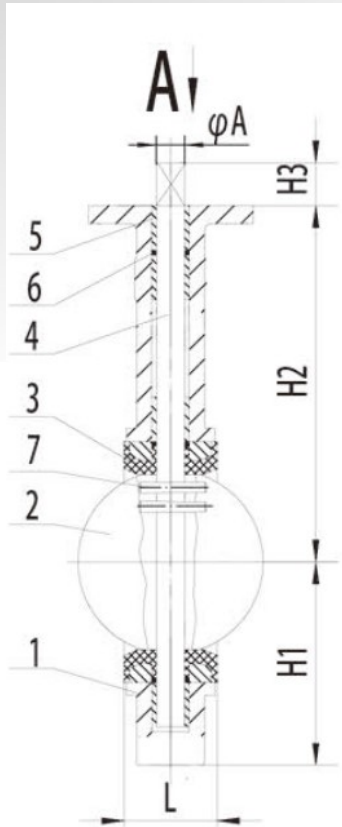

Valves and Fittings Supplies

1 1/2" - 6"

Stainless Steel Wafer Butterfly Valves with ISO Mount

## SPWBFV

- I Stainless Steel 316
- I Table E
- I ISO Mount

A DIRECTION

NO.	PARTS NAME	MATERIAL
1	BODY	CF8M
2	DISC	CF8M
3	SEAT	PTFE
4	STEM	SS316
5	BUSHING	P. T. F. E.
6	O-RING	EPDM
7	PIN	SS316

SIZE	H1	H2	H3	L	φA	φE	φB	φF	φC	n-φ
2"	70	130	30	45	12.7	65	50	7	114	4-φ18
2.5"	74	136	30	48	12.7	65	50	7	127	4-φ18
3"	94	145	30	49	12.7	65	50	7	146	4-φ18
4"	104	162	30	55	15.8	90	70	9	178	8-φ18
5"	118	188	30	58	19.05	90	70	9	210	8-φ22
6"	210	210	30	59	19.05	90	70	9	235	8-φ22
8"	237	237	36	64	22.2	125	102	11	292	8-φ22