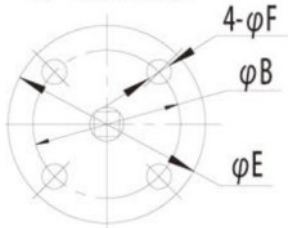

Valves and Fittings Supplies

1 1/2" - 6"

Stainless Steel Wafer Butterfly Valves with ISO Mount

## SPWBFV

- I Stainless Steel 316
- I Table E
- I ISO Mount

A DIRECTION

NO.	PARTS NAME	MATERIAL
1	BODY	CF8M
2	DISC	CF8M
3	SEAT	PTFE
4	STEM	SS316
5	BUSHING	P. T. F. E.
6	O-RING	EPDM
7	PIN	SS316

SIZE	H1	H2	H3	L	φA	φE	φB	φF	φC	n-φ
2"	70	130	30	45	12.7	65	50	7	114	4-φ18
2.5"	74	136	30	48	12.7	65	50	7	127	4-φ18
3"	94	145	30	49	12.7	65	50	7	146	4-φ18
4"	104	162	30	55	15.8	90	70	9	178	8-φ18
5"	118	188	30	58	19.05	90	70	9	210	8-φ22
6"	210	210	30	59	19.05	90	70	9	235	8-φ22
8"	237	237	36	64	22.2	125	102	11	292	8-φ22